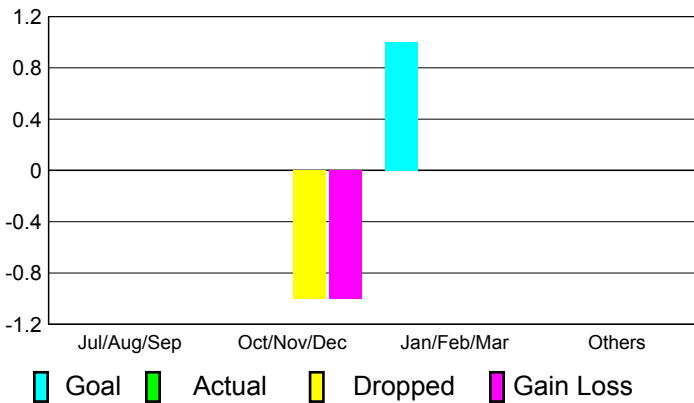

2010-2011 GMT Reports for District (or Undistricted) **District 19 G**

GMT: **DANA M BIGGS**

Location: **WASHINGTON**

GMT CA: **1**

CLUBS

**Club Results
2010-2011**

**Clubs
2009-2010**

Month	New Club Goal	Actual New Clubs	Actual Dropped Clubs	Gain/Loss of Clubs	Gain/Loss of Clubs
Jul/Aug/Sep	0	0	0	0	0
Oct/Nov/Dec	0	0	-1	-1	0
Jan/Feb/Mar	1	0	0	0	0
Apr/May/June	0	0	0	0	0
Totals	1	0	-1	-1	0

Club Results 2010-2011

Goal, New, Dropped, Gain/Loss

MEMBERSHIP

**Membership Results
2010-2011**

**Membership
2009-2010**

Month	Net Memb Goal	Actual New Memb	Actual Dropped Memb	Gain/Loss of Memb	Gain/Loss of Memb
Jul/Aug/Sep	-2	30	-100	-70	-6
Oct/Nov/Dec	9	34	-24	10	0
Jan/Feb/Mar	24	34	-53	-19	0
Apr/May/June	18	36	-24	12	19
Totals	49	134	-201	-67	13