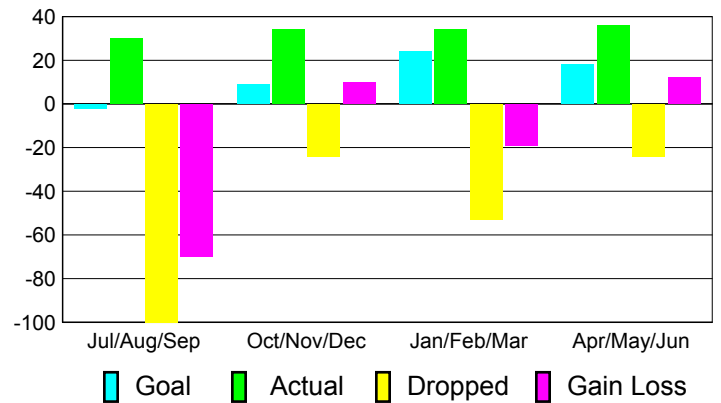

2010-2011 GMT Reports for District (or Undistricted) **District 19 G**

GMT: **DANA M BIGGS**

Location: **WASHINGTON**

GMT CA: **1**

CLUBS

**Club Results
2010-2011**

**Clubs
2009-2010**

Month	New Club Goal	Actual New Clubs	Actual Dropped Clubs	Gain/Loss of Clubs	Gain/Loss of Clubs
Jul/Aug/Sep	0	0	0	0	0
Oct/Nov/Dec	0	0	-1	-1	0
Jan/Feb/Mar	1	0	0	0	0
Apr/May/June	0	0	0	0	0
Totals	1	0	-1	-1	0

Club Results 2010-2011

Goal, New, Dropped, Gain/Loss

MEMBERSHIP

**Membership Results
2010-2011**

**Membership
2009-2010**

Month	Net Memb Goal	Actual New Memb	Actual Dropped Memb	Gain/Loss of Memb	Gain/Loss of Memb
Jul/Aug/Sep	-2	30	-100	-70	-6
Oct/Nov/Dec	9	34	-24	10	0
Jan/Feb/Mar	24	34	-53	-19	0
Apr/May/June	18	36	-24	12	19
Totals	49	134	-201	-67	13

Membership Results 2010-2011

Goal, New, Dropped, Gain/Loss

Comparison of Club Gain/Loss

Current Year Compared to the Previous Year

Comparison of Membership Gain/Loss

Current Year Compared to the Previous Year